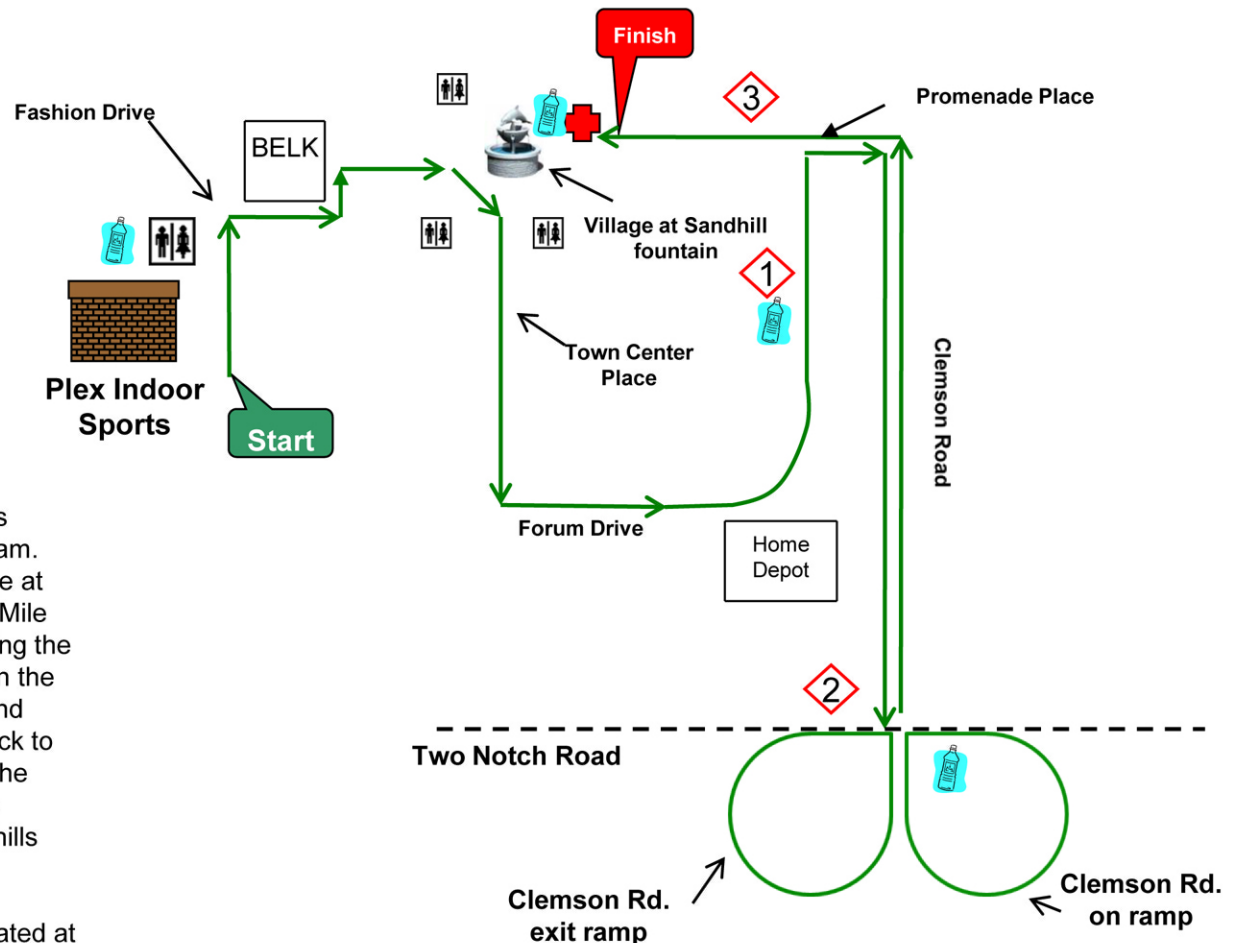

Map Key

-  First Aid
-  Mile marker
-  Restroom
-  Water
-  Sandhill fountain
-  Plex Indoor Sports

****Map not drawn to scale****

PALMETTO 5K COURSE MAP

The 5k course will start at Plex Indoor Sports located inside the Village at Sandhill at 7:15am. The first mile will take you through the Village at Sandhill before exiting onto Clemson Road. Mile two is a mix of flat and small hills before taking the exit ramp on to Two Notch Road. Once down the exit ramp, you'll loop back up the on ramp and back on to Clemson Road for your return back to the Village. You will finish at the fountain in the center of the Village at Sandhill. This course should be a fairly flat course with just a few hills and a great course to run or walk!

Food, vendors and kid's activities will be located at in town center directly beside the fountain.